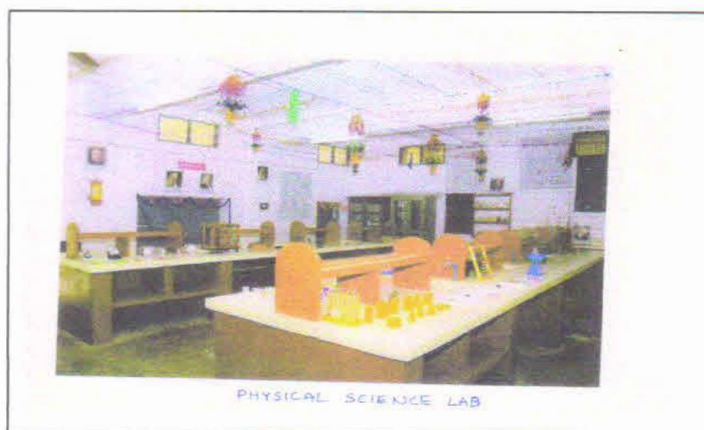

Annexure - I - H
LABORATORY FACILITIES

List of Physical Science Laboratory Equipment:

S.No.	Name of the Equipment	No. of Equipment
1.	Drawing boards	2
2.	DPDT Switches	2
3.	Magnets	6
4.	Screw gauge	3
5.	Mercury	500 gms
6.	High resistance	1
7.	Tuning forks	6
8.	Rubber hammer	1
9.	Vernier calipers	4
10.	Physical balance	1
11.	Micro Ammeter	1
12.	Galvanometer	1
13.	Lens	3
14.	Magnifying Lens	2
15.	Calorimeter	2
16.	Scientists laminations	7
17.	Fire extinguisher	1
18.	Magnetic compass	3
19.	Mesh	10
20.	Test tube holebers	5
21.	Pipet	1
22.	Buret	1
23.	Buret stand	1
24.	Conical flask	2
25.	Measuring jar	1
26.	Measuring jar (200ml)	2
27.	Test tube stands	2
28.	Balance	1
29.	Test tubes	100