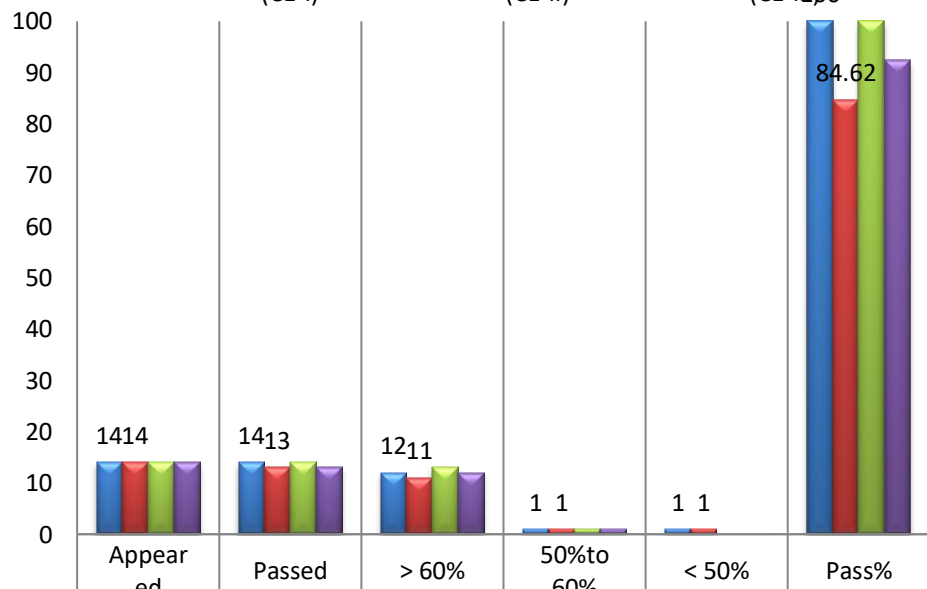

Sri Y N College

(Autonomous)

(Affiliated to Adikavi Nannaya University, Rajamahendravaram)

Thrice Accredited by NAAC with 'A' Grade

Narsapur - 534275, West Godavari District, Andhra Pradesh

Department of English SPECIAL ENGLISH Results for 2018-19 (VI Semester)

■ III B.A Spl English (Paper – VII) ■ III B.A Spl English (CE-I) ■ III B.A Spl English (CE-II) ■ III B.A Spl English (CE-III)

	Appeared	Passed	> 60%	50% to 60%	< 50%	Pass%
III B.A Spl English (Paper – VII)	14	14	12	1	1	100
III B.A Spl English (CE-I)	14	13	11	1	1	84.62
III B.A Spl English (CE-II)	14	14	13	1	0	100
III B.A Spl English (CE-III)	14	13	12	1	0	92.31