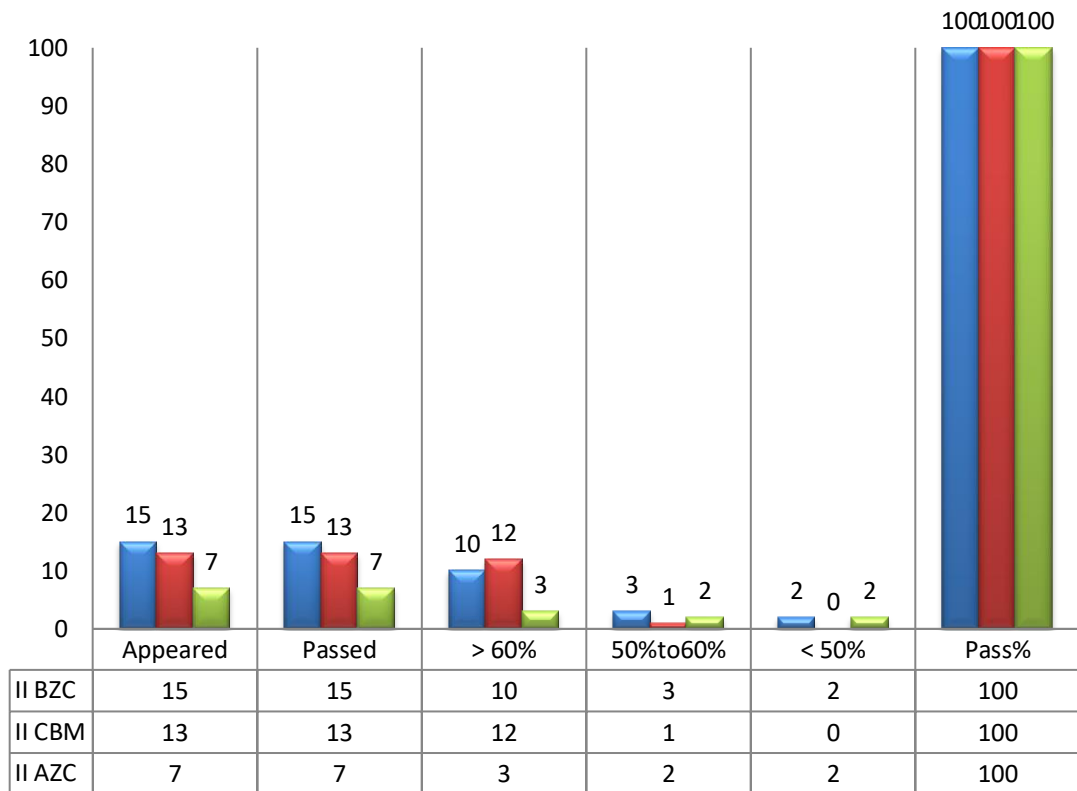

Sri Y N College

(Autonomous)

(Affiliated to Adikavi Nannaya University, Rajamahendravaram)

Thrice Accredited by NAAC with 'A' Grade

Narsapur - 534275, West Godavari District, Andhra Pradesh

Department of English CSS-III-Results for 2018-19(IV Sem)

■ II BZC   ■ II CBM   ■ II AZC