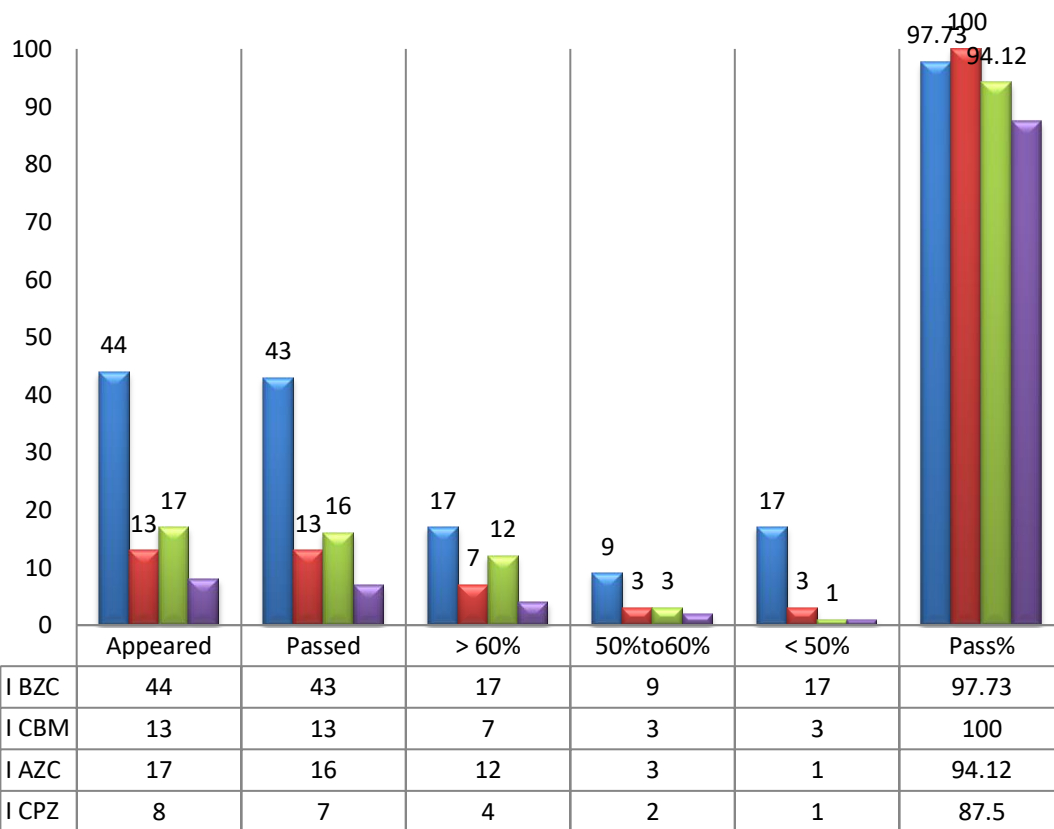

Sri Y N College

(Autonomous)

(Affiliated to Adikavi Nannaya University, Rajamahendravaram)

Thrice Accredited by NAAC with 'A' Grade

Narsapur - 534275, West Godavari District, Andhra Pradesh

Department of English

CSS-I-Results for 2018-19(I Sem)

■ I BZC ■ I CBM ■ I AZC ■ I CPZ