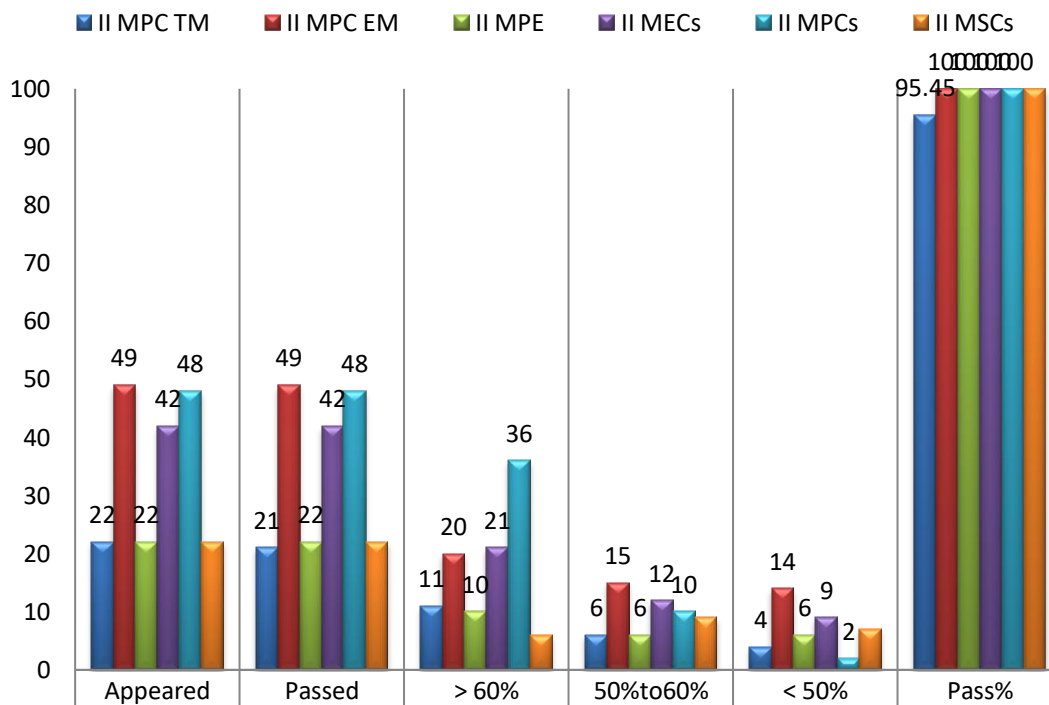

CSS-III-Results for 2018-19(IV Sem)

Category	Appeared	Passed	> 60%	50%to60%	< 50%	Pass%
II MPC TM	22	21	11	6	4	95.45
II MPC EM	49	49	20	15	14	100
II MPE	22	22	10	6	6	100
II MECs	42	42	21	12	9	100
II MPCs	48	48	36	10	2	100
II MSCs	22	22	6	9	7	100