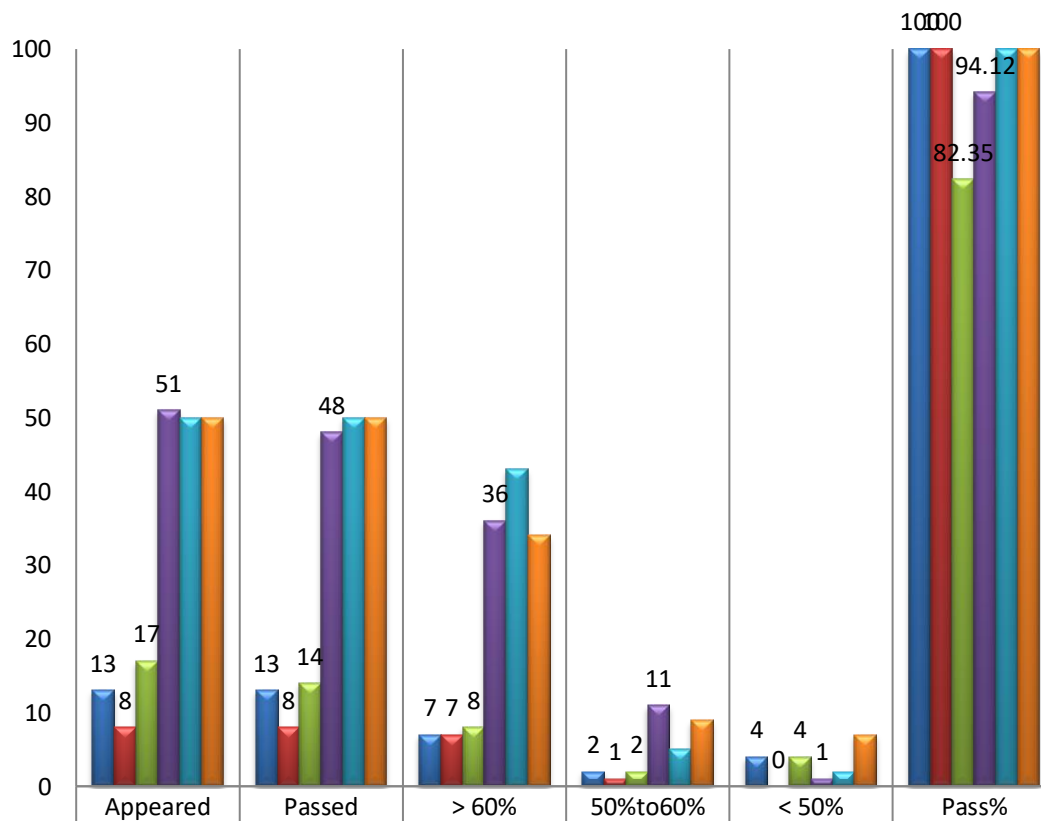

Sri Y N College

(Autonomous)

(Affiliated to Adikavi Nannaya University, Rajamahendravaram)

Thrice Accredited by NAAC with 'A' Grade

Narsapur - 534275, West Godavari District, Andhra Pradesh

Department of English

CSS-II-Results for 2018-19(III Sem)

■ II B.A HEP ■ II B.A Lit ■ II B.A HEG ■ II B.Com TM ■ II B.Com EM ■ II B.Com CA

Program	Appeared	Passed	> 60%	50%to60%	< 50%	Pass%
II B.A HEP	13	13	7	2	4	100
II B.A Lit	8	8	7	1	0	100
II B.A HEG	17	14	8	2	4	82.35
II B.Com TM	51	48	36	11	1	94.12
II B.Com EM	50	50	43	5	2	100
II B.Com CA	50	50	34	9	7	100