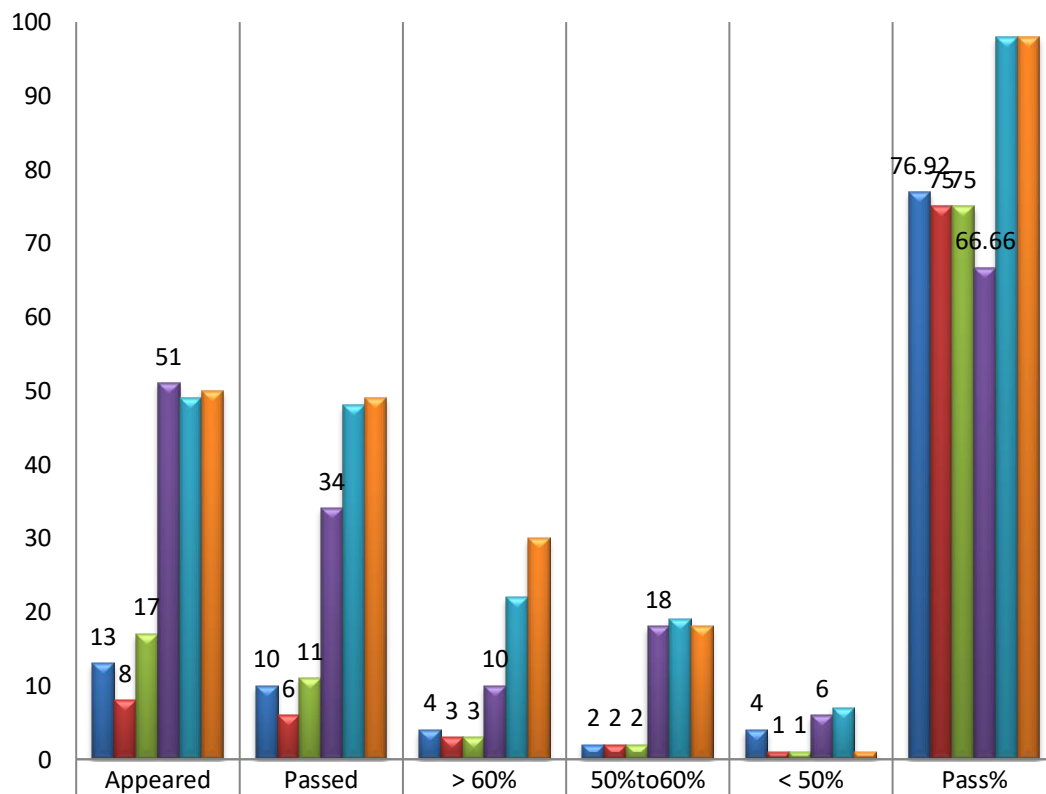

Sri Y N College

(Autonomous)

(Affiliated to Adikavi Nannaya University, Rajamahendravaram)

Thrice Accredited by NAAC with 'A' Grade

Narsapur - 534275, West Godavari District, Andhra Pradesh

Department of English

English-III-Results for 2018-19(III Sem)

■ II B.A HEP ■ II B.A Lit ■ II B.A HEG ■ II B.Com TM ■ II B.Com EM ■ II B.Com CA

Program	Appeared	Passed	> 60%	50% to 60%	< 50%	Pass%
II B.A HEP	13	10	4	2	4	76.92
II B.A Lit	8	6	3	2	1	75
II B.A HEG	17	11	3	2	1	75
II B.Com TM	51	34	10	18	6	66.66
II B.Com EM	49	48	22	19	7	97.96
II B.Com CA	50	49	30	18	1	98