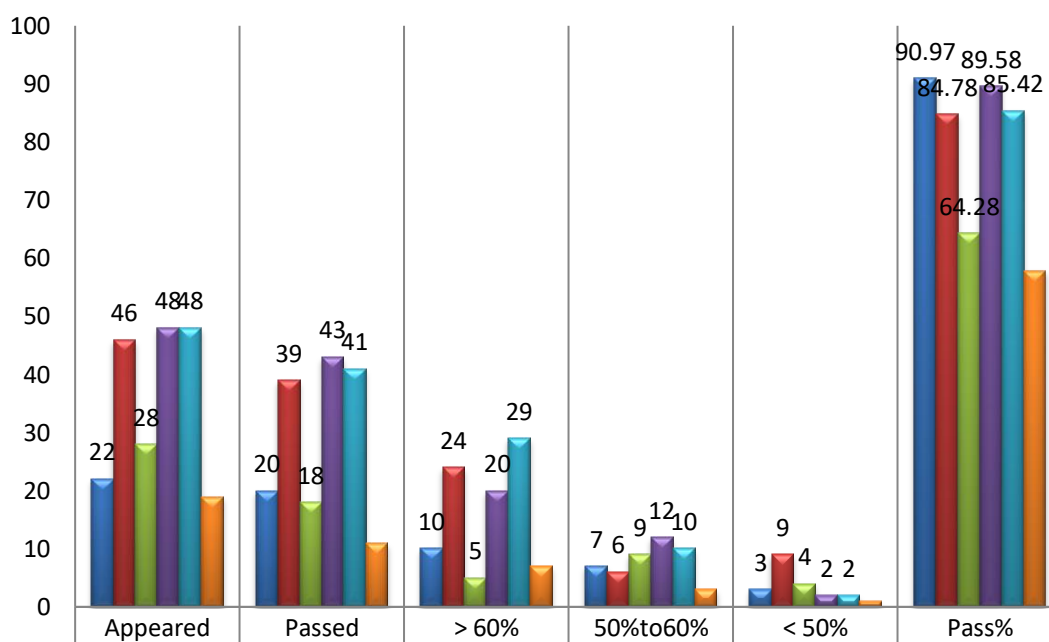

English-III-Results for 2018-19(III Sem)

■ II MPC TM ■ II MPC EM ■ II MPE ■ II MECs ■ II MPCs ■ II MSCs

	Appeared	Passed	> 60%	50% to 60%	< 50%	Pass%
II MPC TM	22	20	10	7	3	90.97
II MPC EM	46	39	24	6	9	84.78
II MPE	28	18	5	9	4	64.28
II MECs	48	43	20	12	2	89.58
II MPCs	48	41	29	10	2	85.42
II MSCs	19	11	7	3	1	57.89