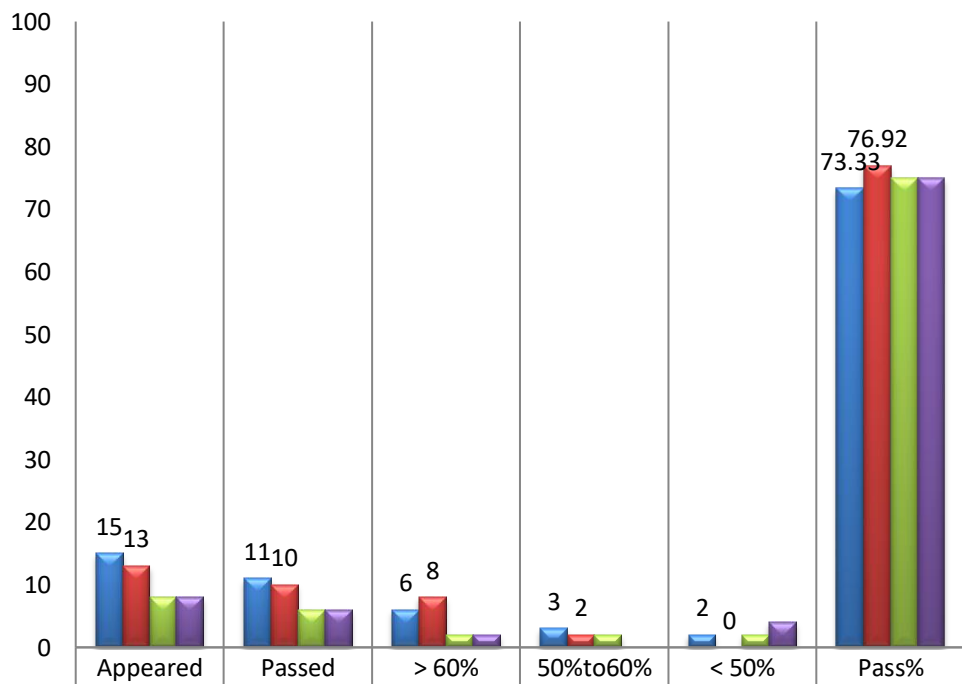

Sri Y N College

(Autonomous)

(Affiliated to Adikavi Nannaya University, Rajamahendravaram)

Thrice Accredited by NAAC with 'A' Grade

Narsapur - 534275, West Godavari District, Andhra Pradesh

Department of English SPECIAL ENGLISH Results for 2018-19 (I, II, III, IV Semesters)

■ I B.A Lit Spl English ■ I B.A Lit Spl English2 ■ II B.A Lit Spl English ■ II B.A Lit Spl English2

I B.A Lit Spl English	15	11	6	3	2	73.33
I B.A Lit Spl English2	13	10	8	2	0	76.92
II B.A Lit Spl English	8	6	2	2	2	75
II B.A Lit Spl English2	8	6	2	0	4	75