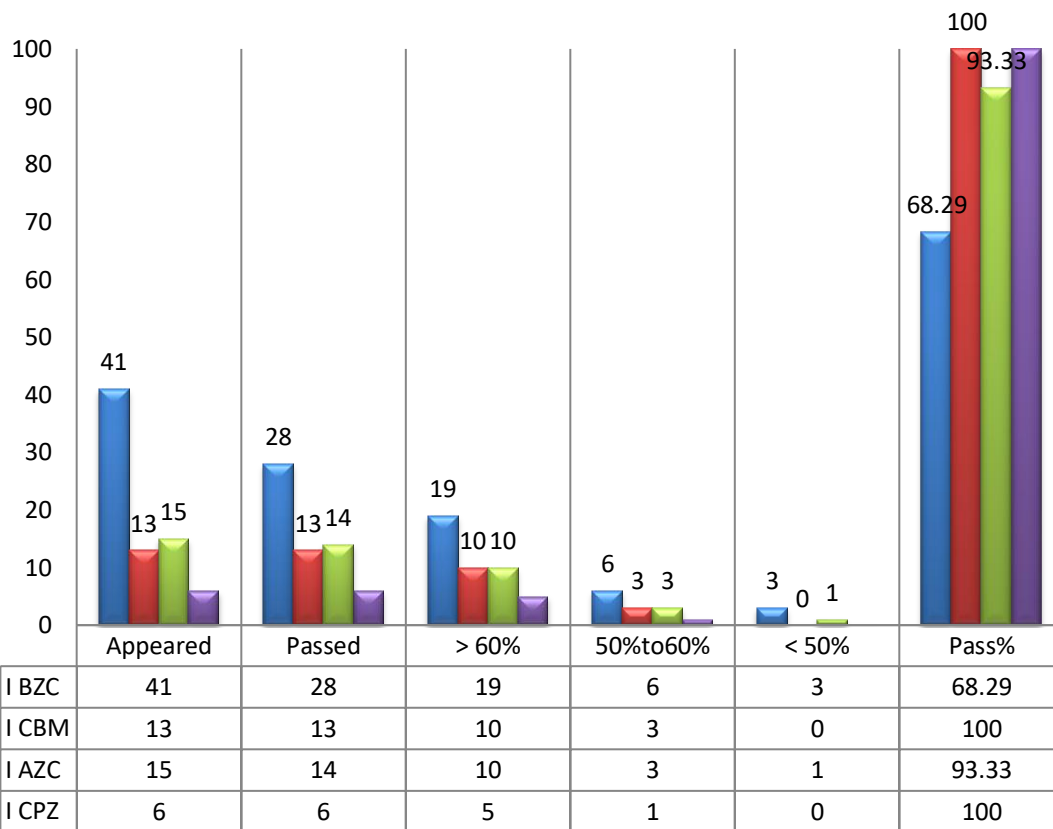

Sri Y N College

(Autonomous)

(Affiliated to Adikavi Nannaya University, Rajamahendravaram)

Thrice Accredited by NAAC with 'A' Grade

Narsapur - 534275, West Godavari District, Andhra Pradesh

Department of English

English-I-Results for 2018-19(I Sem)

■ I BZC ■ I CBM ■ I AZC ■ I CPZ