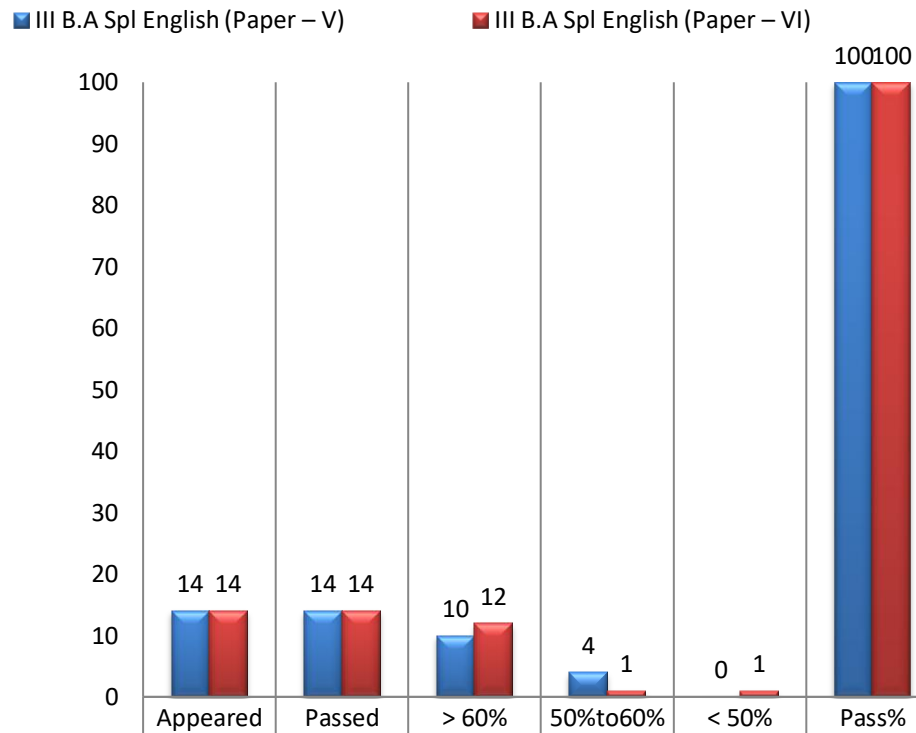

Sri Y N College

(Autonomous)

(Affiliated to Adikavi Nannaya University, Rajamahendravaram)

Thrice Accredited by NAAC with 'A' Grade

Narsapur - 534275, West Godavari District, Andhra Pradesh

Department of English SPECIAL ENGLISH Results for 2018-19 (V Semester)

III B.A Spl English (Paper - V)	14	14	10	4	0	100
III B.A Spl English (Paper - VI)	14	14	12	1	1	100