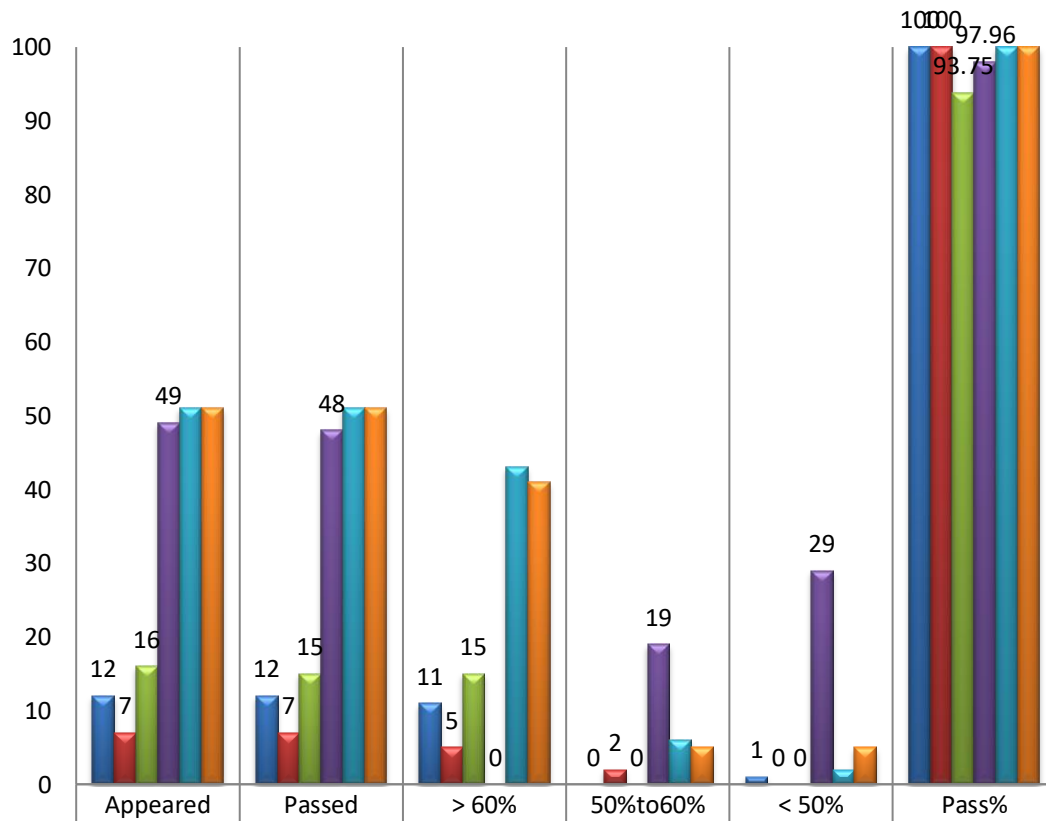

Sri Y N College

(Autonomous)

(Affiliated to Adikavi Nannaya University, Rajamahendravaram)

Thrice Accredited by NAAC with 'A' Grade

Narsapur - 534275, West Godavari District, Andhra Pradesh

Department of English

CSS-III-Results for 2018-19(IV Sem)

■ II B.A HEP ■ II B.A Lit ■ II B.A HEG ■ II B.Com TM ■ II B.Com EM ■ II B.Com CA

Program	Appeared	Passed	> 60%	50%to60%	< 50%	Pass%
II B.A HEP	12	12	11	0	1	100
II B.A Lit	7	7	5	2	0	100
II B.A HEG	16	15	15	0	0	93.75
II B.Com TM	49	48	0	19	29	97.96
II B.Com EM	51	51	43	6	2	100
II B.Com CA	51	51	41	5	5	100