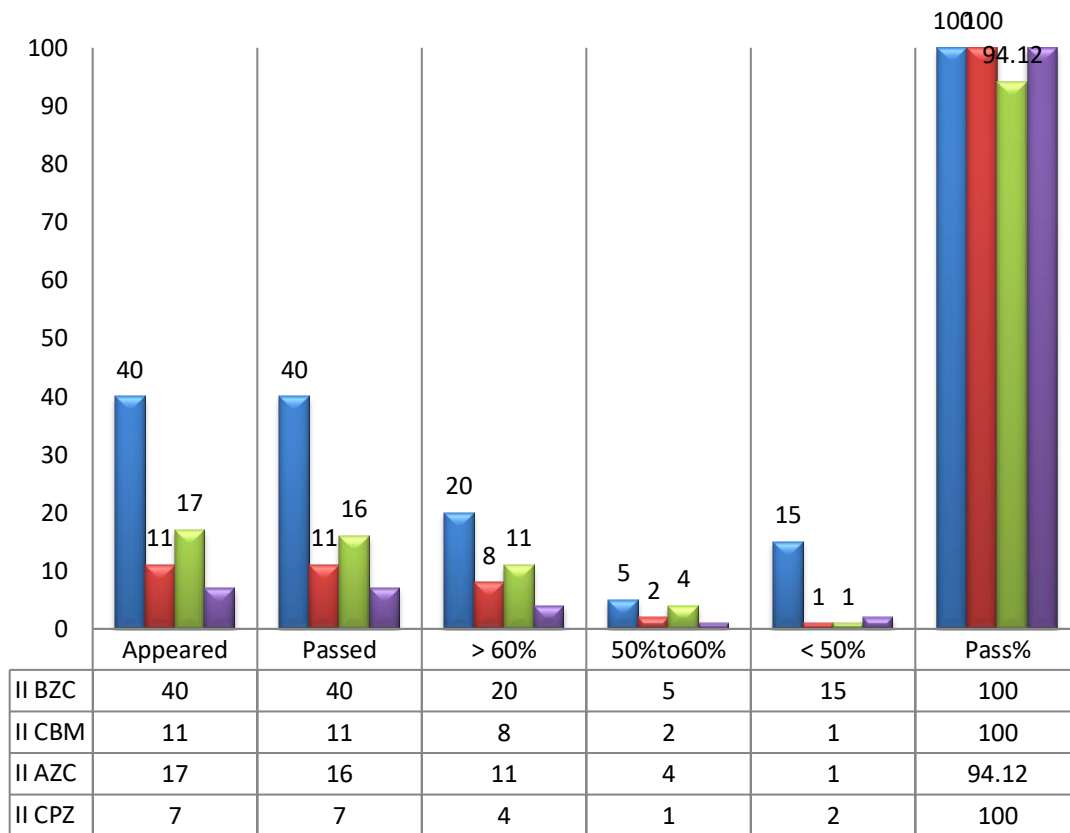

Sri Y N College

(Autonomous)

(Affiliated to Adikavi Nannaya University, Rajamahendravaram)

Thrice Accredited by NAAC with 'A' Grade

Narsapur - 534275, West Godavari District, Andhra Pradesh

Department of English

English-III-Results for 2018-19(III Sem)

■ II BZC ■ II CBM ■ II AZC ■ II CPZ