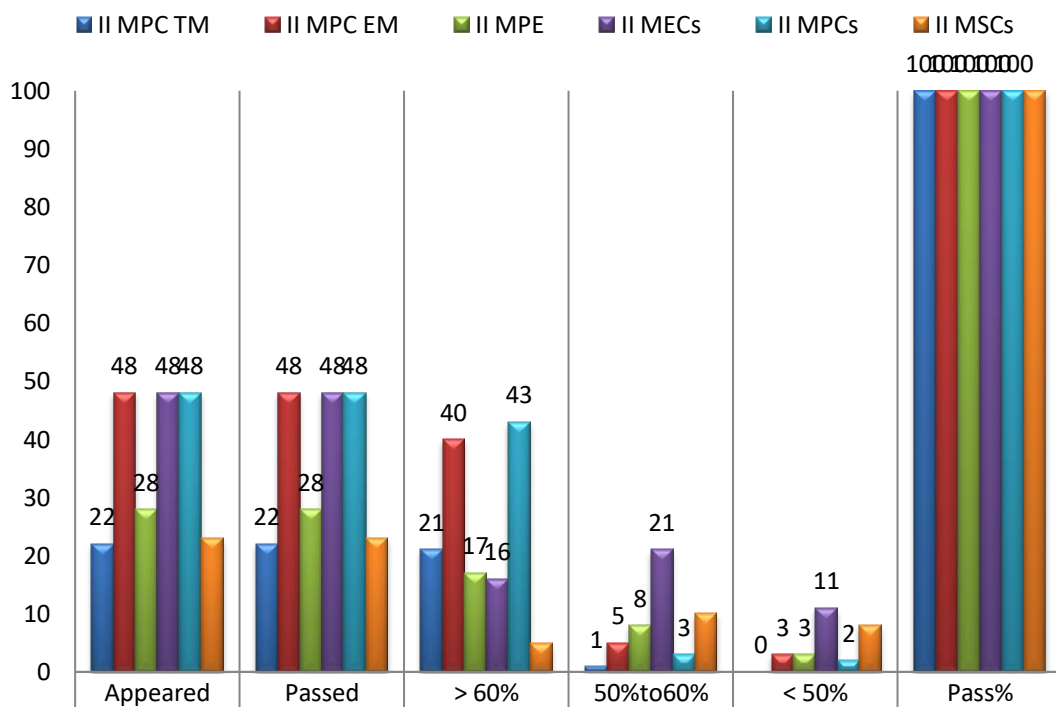

CSS-II-Results for 2018-19(III Sem)

Category	Appeared	Passed	> 60%	50%to60%	< 50%	Pass%
II MPC TM	22	22	21	1	0	100
II MPC EM	48	48	40	5	3	100
II MPE	28	28	17	8	3	100
II MECs	48	48	16	21	11	100
II MPCs	48	48	43	3	2	100
II MSCs	23	23	5	10	8	100