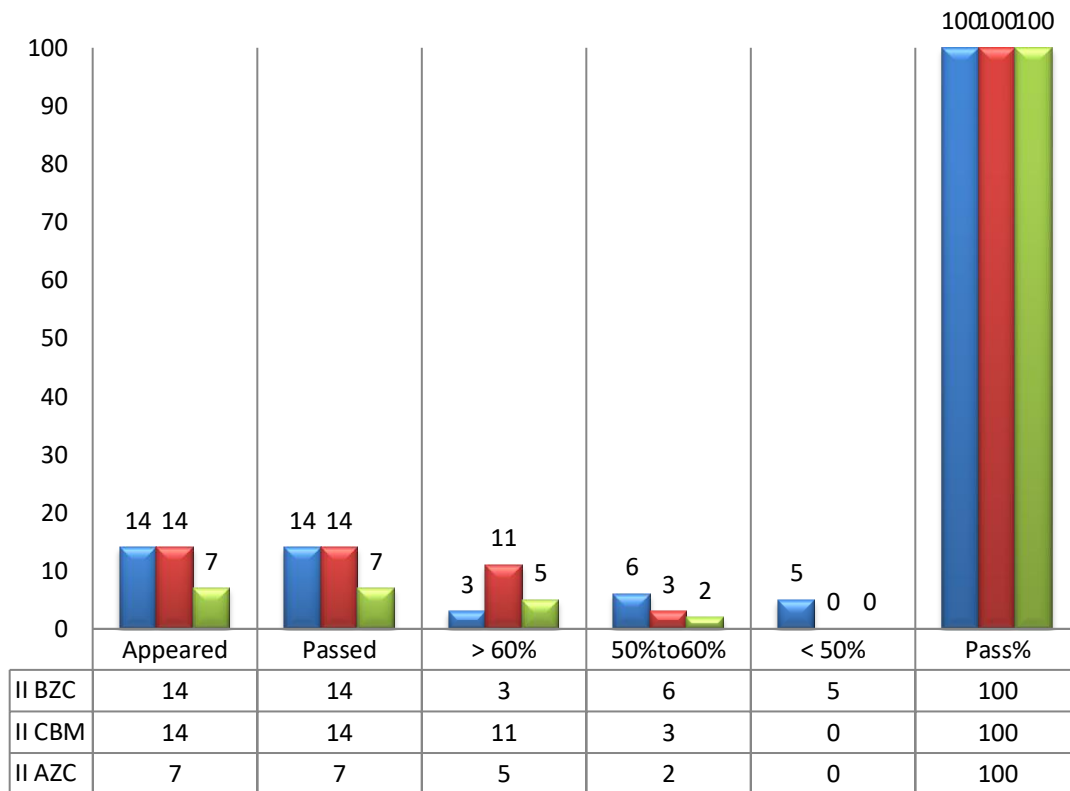

Sri Y N College

(Autonomous)

(Affiliated to Adikavi Nannaya University, Rajamahendravaram)

Thrice Accredited by NAAC with 'A' Grade

Narsapur - 534275, West Godavari District, Andhra Pradesh

Department of English CSS-II-Results for 2018-19(III Sem)

■ II BZC   ■ II CBM   ■ II AZC