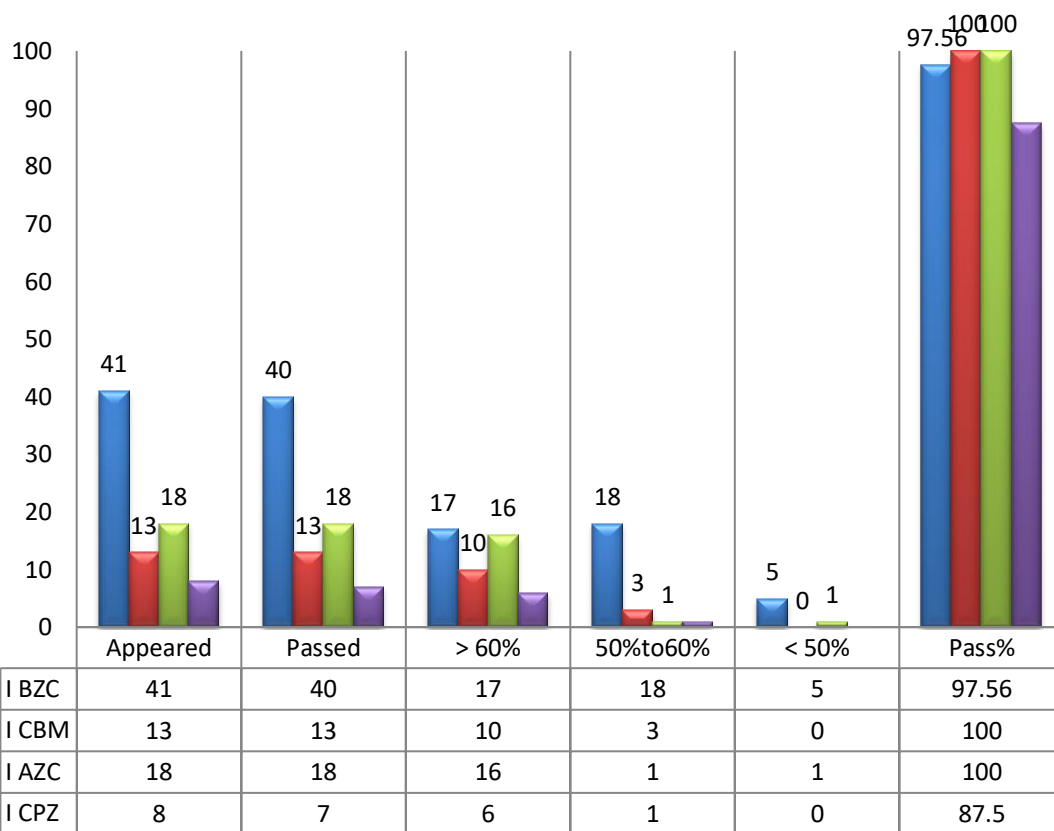

Sri Y N College

(Autonomous)

(Affiliated to Adikavi Nannaya University, Rajamahendravaram)

Thrice Accredited by NAAC with 'A' Grade

Narsapur - 534275, West Godavari District, Andhra Pradesh

Department of English

English-II-Results for 2018-19(II Sem)

■ I BZC   ■ I CBM   ■ I AZC   ■ I CPZ