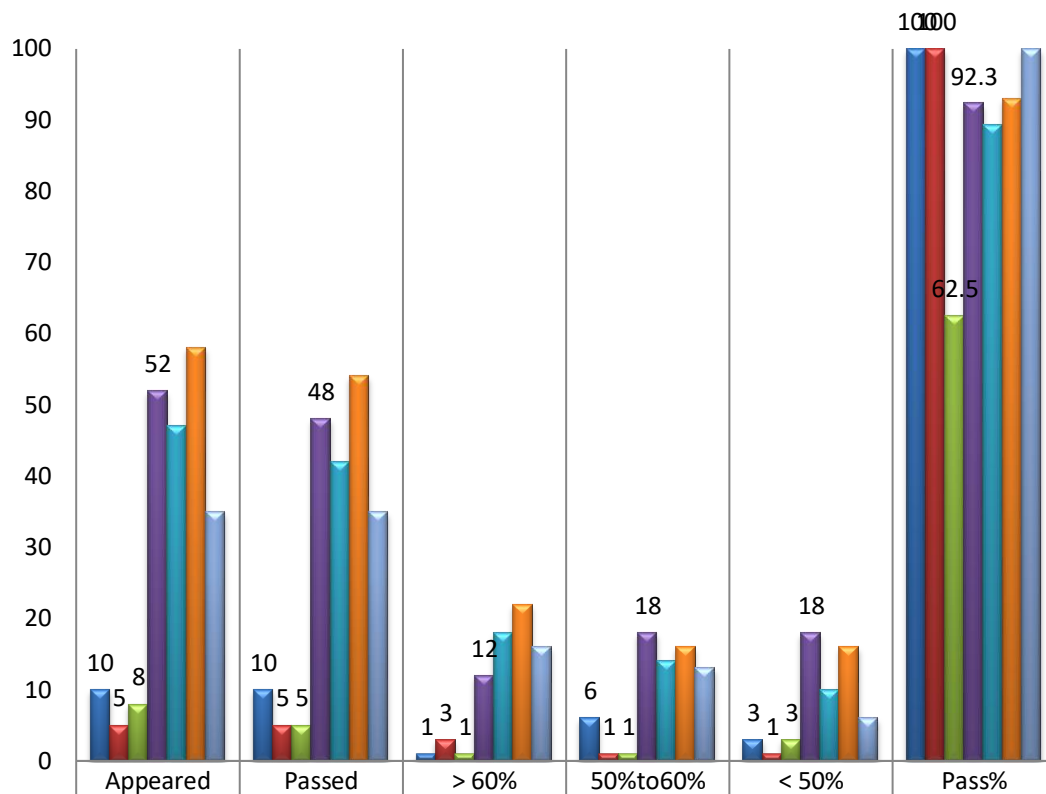

Sri Y N College

(Autonomous)

(Affiliated to Adikavi Nannaya University, Rajamahendravaram)

Thrice Accredited by NAAC with 'A' Grade

Narsapur - 534275, West Godavari District, Andhra Pradesh

Department of English CSS-II-Results for 2020-21(III Sem)

■ II B.A HEP ■ II B.A Lit ■ II B.A HGT ■ II B.Com TM ■ II B.Com EM ■ II B.Com CA ■ II BBA

Program	Appeared	Passed	> 60%	50%to60%	< 50%	Pass%
II B.A HEP	10	10	1	6	3	100
II B.A Lit	5	5	3	1	1	100
II B.A HGT	8	5	1	1	3	62.5
II B.Com TM	52	48	12	18	18	92.3
II B.Com EM	47	42	18	14	10	89.36
II B.Com CA	58	54	22	16	16	93.1
II BBA	35	35	16	13	6	100