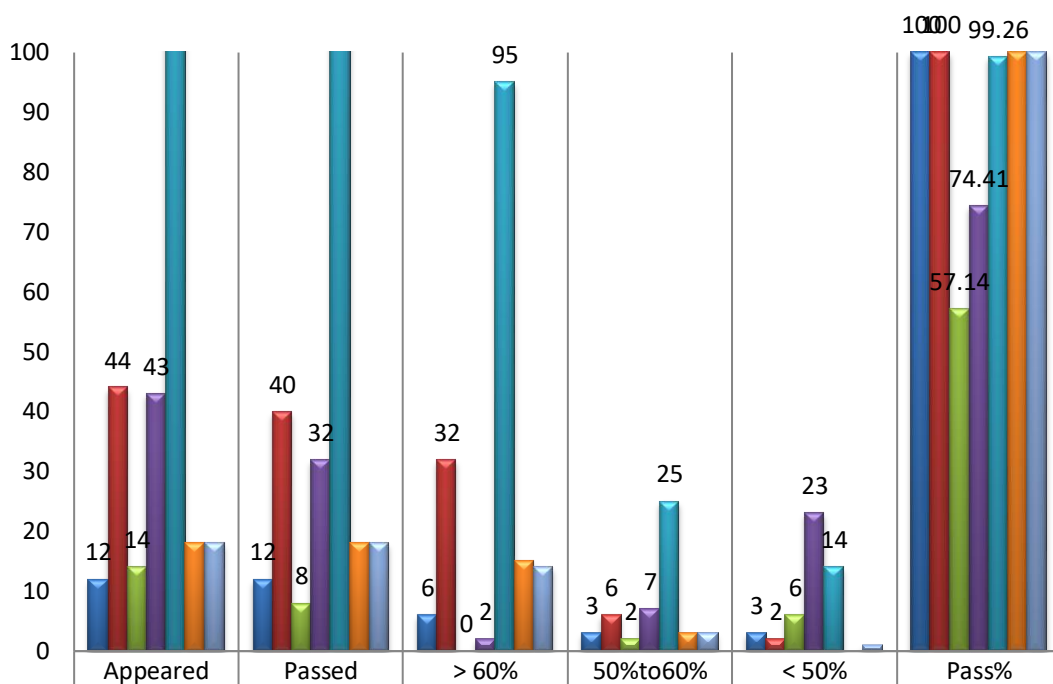

CSS-III-Results for 2020-21(IV Sem)

■ II MPC TM ■ II MPC EM ■ II MPE ■ II MECs ■ II MPCs ■ II MSCs ■ II MCCs

Department	Appeared	Passed	> 60%	50% to 60%	< 50%	Pass%
II MPC TM	12	12	6	3	3	100
II MPC EM	44	40	32	6	2	100
II MPE	14	8	0	2	6	57.14
II MECs	43	32	2	7	23	74.41
II MPCs	135	134	95	25	14	99.26
II MSCs	18	18	15	3	0	100
II MCCs	18	18	14	3	1	100