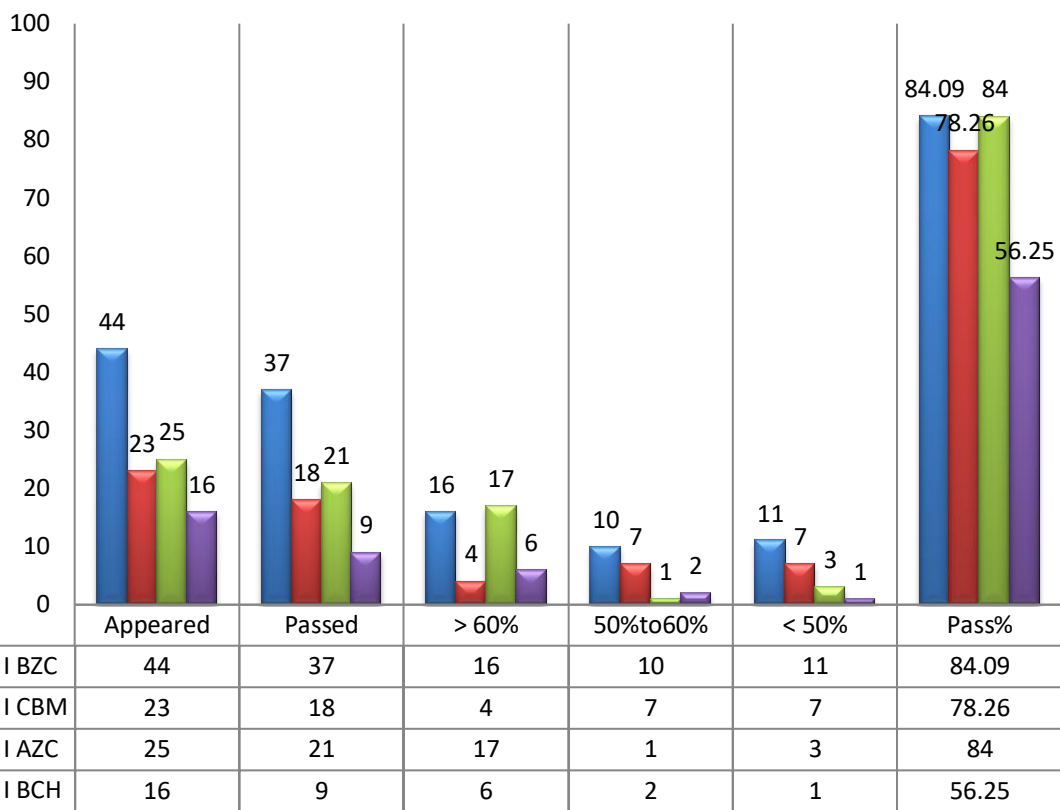

Sri Y N College

(Autonomous)

(Affiliated to Adikavi Nannaya University, Rajamahendravaram)

Thrice Accredited by NAAC with 'A' Grade

Narsapur - 534275, West Godavari District, Andhra Pradesh

Department of English

English-I-Results for 2020-21(I Sem)

■ I BZC   ■ I CBM   ■ I AZC   ■ I BCH