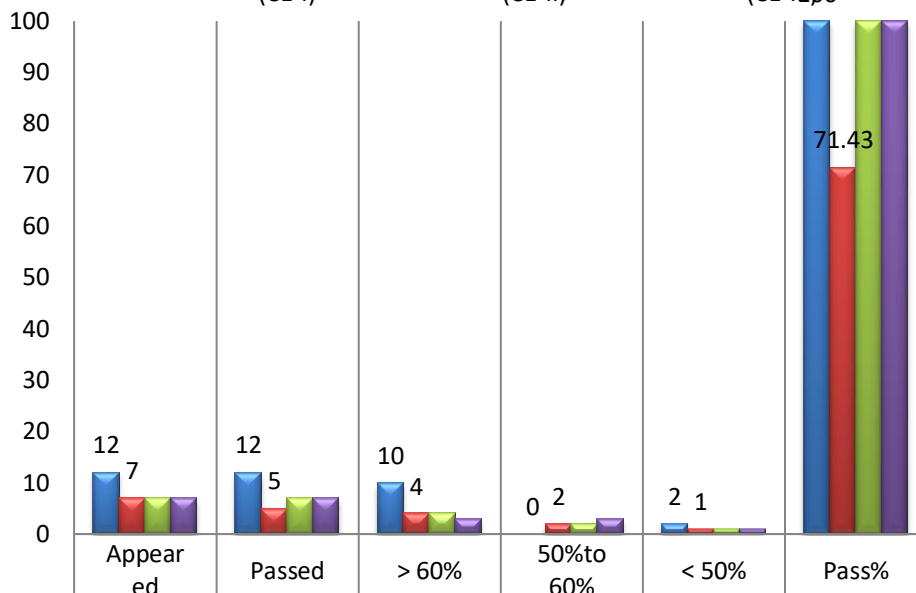

Sri Y N College

(Autonomous)

(Affiliated to Adikavi Nannaya University, Rajamahendravaram)

Thrice Accredited by NAAC with 'A' Grade

Narsapur - 534275, West Godavari District, Andhra Pradesh

Department of English SPECIAL ENGLISH Results for 2020-21 (VI Semester)

■ III B.A Spl English (Paper – VII) ■ III B.A Spl English (CE-I) ■ III B.A Spl English (CE-II) ■ III B.A Spl English (CE-III)

	Appeared	Passed	> 60%	50% to 60%	< 50%	Pass%
III B.A Spl English (Paper – VII)	12	12	10	0	2	100
III B.A Spl English (CE-I)	7	5	4	2	1	71.43
III B.A Spl English (CE-II)	7	7	4	2	1	100
III B.A Spl English (CE-III)	7	7	3	3	1	100