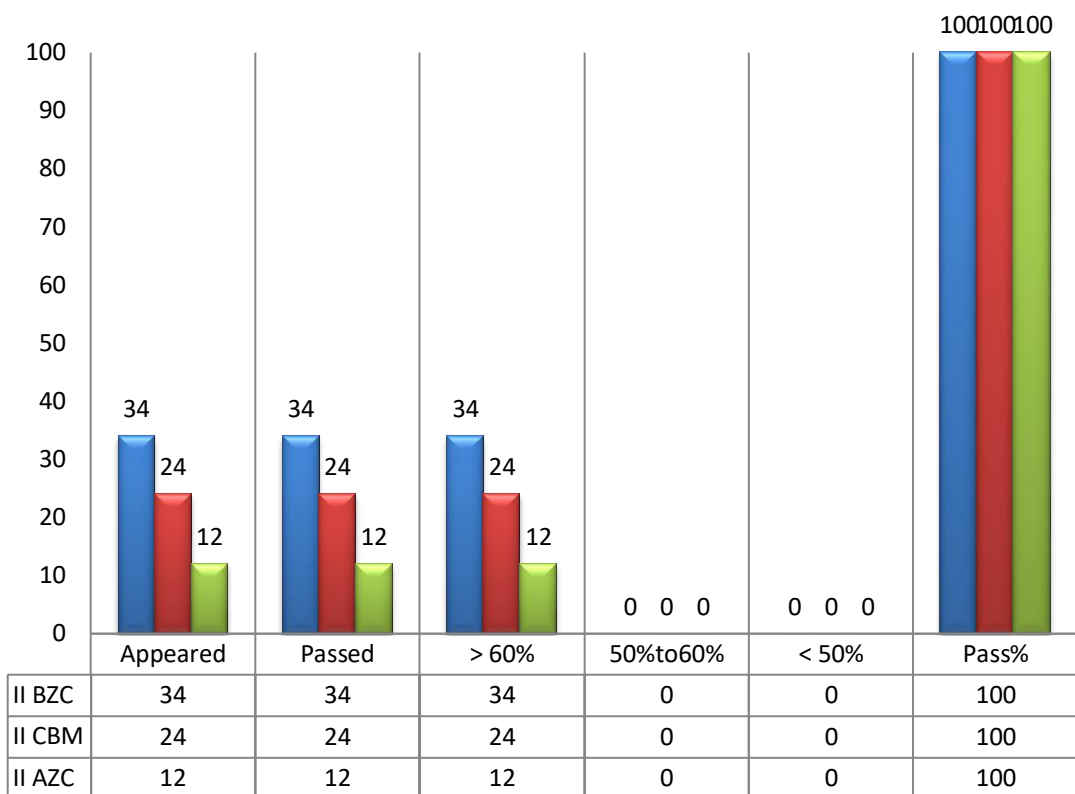

Sri Y N College

(Autonomous)

(Affiliated to Adikavi Nannaya University, Rajamahendravaram)

Thrice Accredited by NAAC with 'A' Grade

Narsapur - 534275, West Godavari District, Andhra Pradesh

Department of English

English-III-Results for 2020-21(III Sem)

■ II BZC   ■ II CBM   ■ II AZC