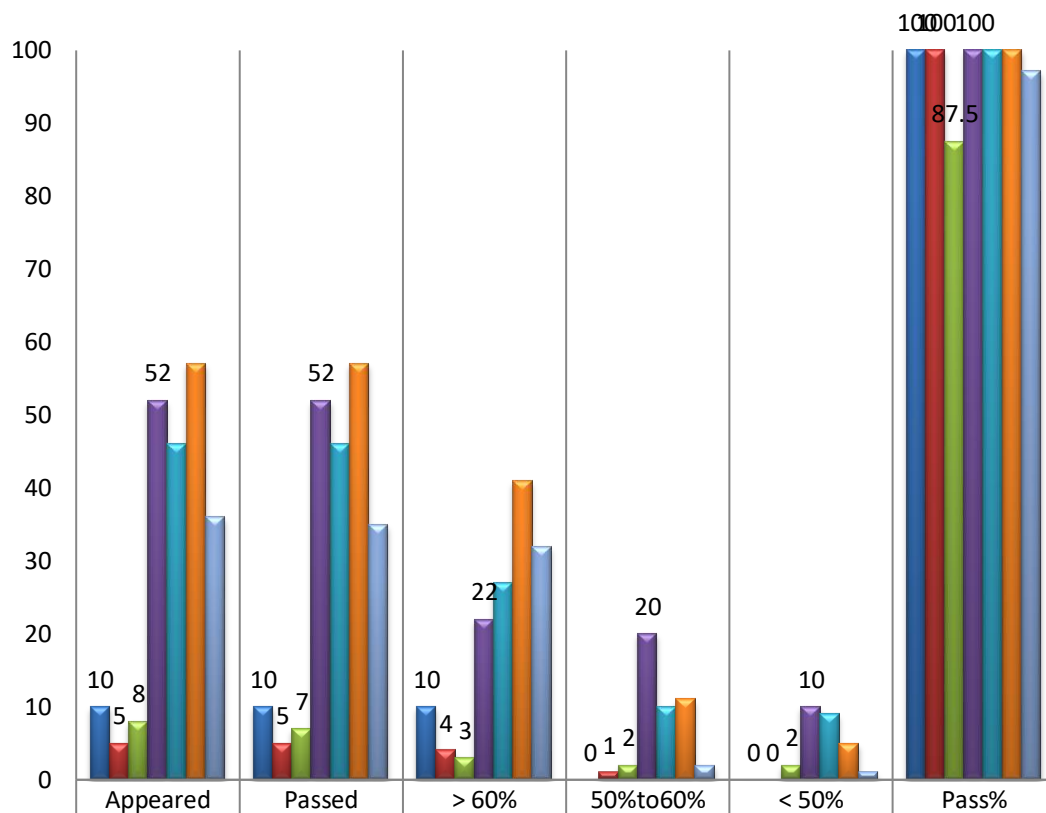

Sri Y N College

(Autonomous)

(Affiliated to Adikavi Nannaya University, Rajamahendravaram)

Thrice Accredited by NAAC with 'A' Grade

Narsapur - 534275, West Godavari District, Andhra Pradesh

Department of English

CSS-III-Results for 2020-21(IV Sem)

■ II B.A HEP ■ II B.A Lit ■ II B.A HGT ■ II B.Com TM ■ II B.Com EM ■ II B.Com CA ■ II BBA

Department	Appeared	Passed	> 60%	50% to 60%	< 50%	Pass%
II B.A HEP	10	10	10	0	0	100
II B.A Lit	5	5	4	1	0	100
II B.A HGT	8	7	3	2	2	87.5
II B.Com TM	52	52	22	20	10	100
II B.Com EM	46	46	27	10	9	100
II B.Com CA	57	57	41	11	5	100
II BBA	36	35	32	2	1	97.22