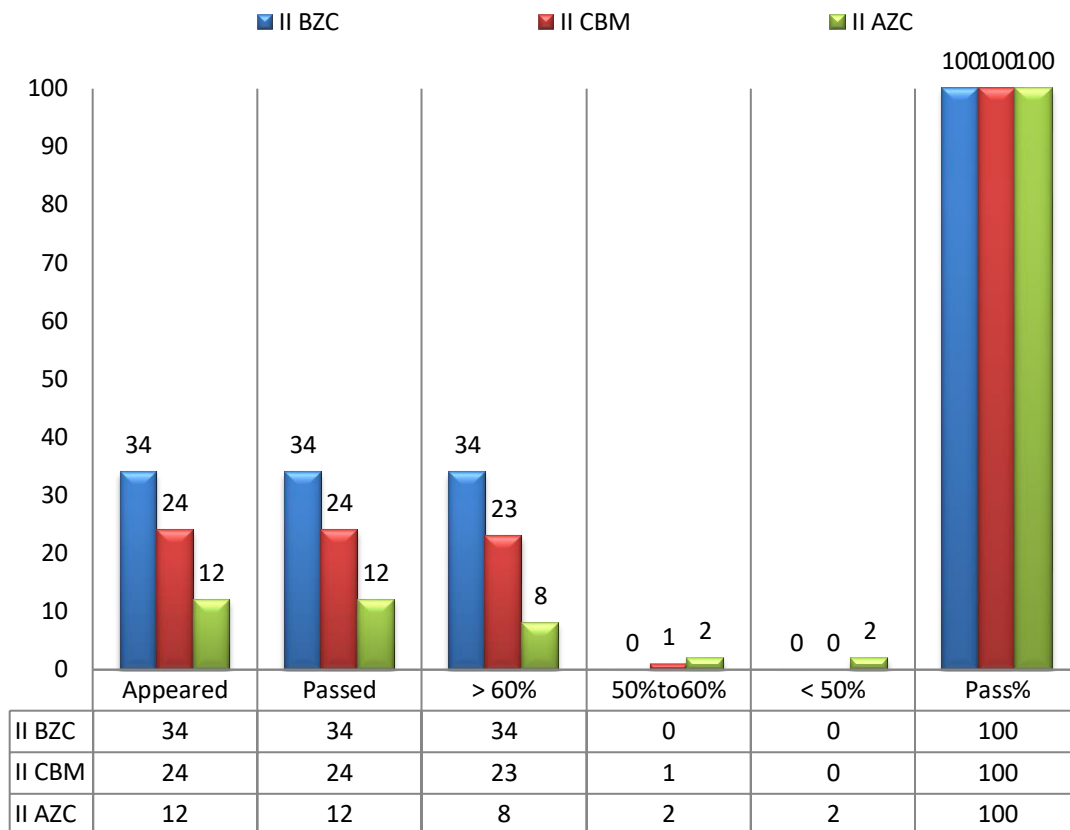

Sri Y N College

(Autonomous)

(Affiliated to Adikavi Nannaya University, Rajamahendravaram)

Thrice Accredited by NAAC with 'A' Grade

Narsapur - 534275, West Godavari District, Andhra Pradesh

Department of English

CSS-II-Results for 2020-21(III Sem)