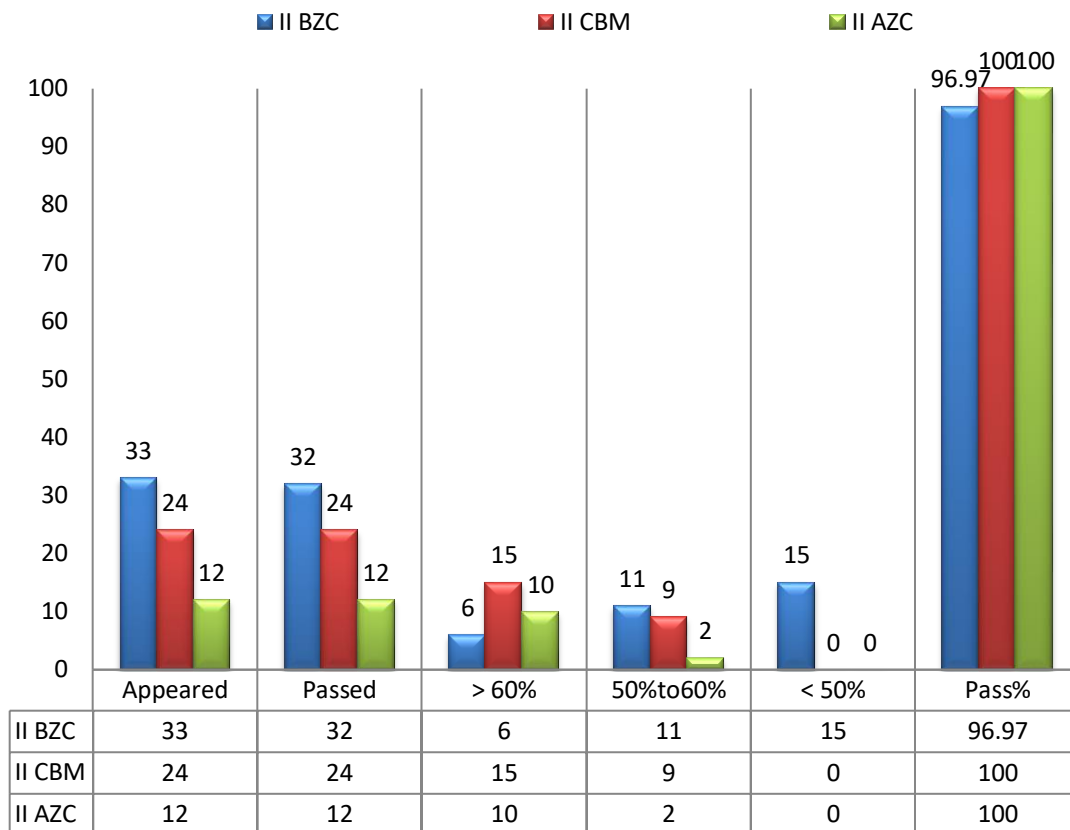

Sri Y N College

(Autonomous)

(Affiliated to Adikavi Nannaya University, Rajamahendravaram)

Thrice Accredited by NAAC with 'A' Grade

Narsapur - 534275, West Godavari District, Andhra Pradesh

Department of English

CSS-III-Results for 2020-21(IV Sem)