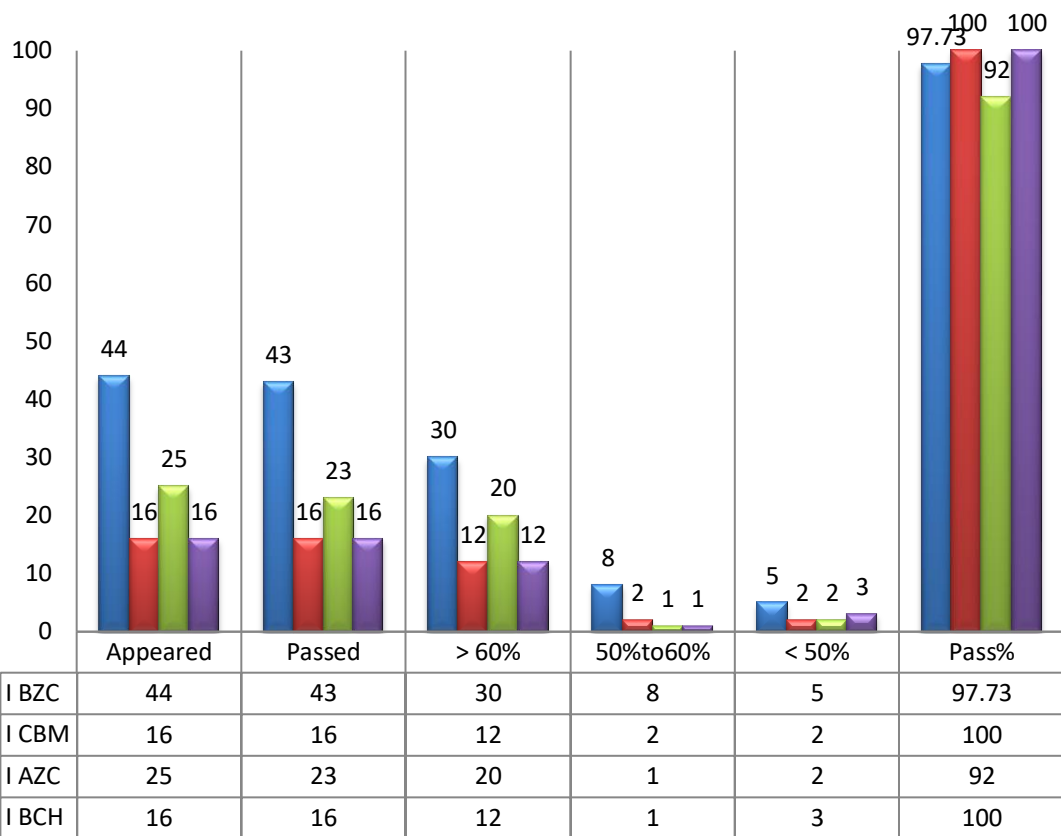

Sri Y N College

(Autonomous)

(Affiliated to Adikavi Nannaya University, Rajamahendravaram)

Thrice Accredited by NAAC with 'A' Grade

Narsapur - 534275, West Godavari District, Andhra Pradesh

Department of English

English-II-Results for 2020-21(II Sem)

I BZC   I CBM   I AZC   I BCH