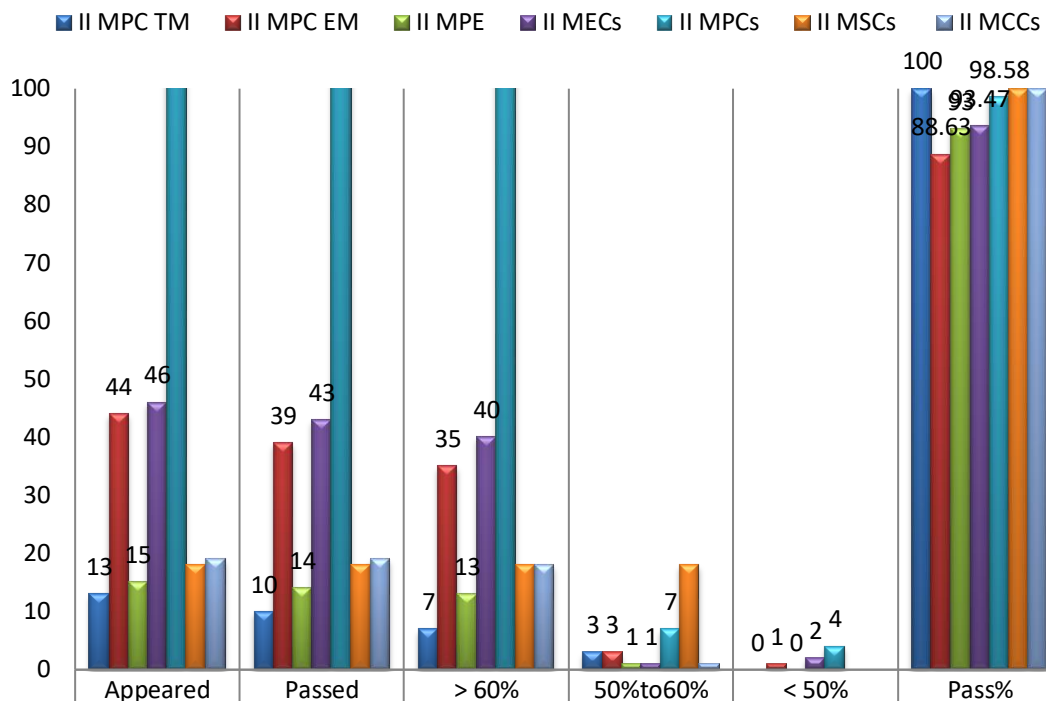

English-III-Results for 2020-21(III Sem)

	Appeared	Passed	> 60%	50% to 60%	< 50%	Pass%
II MPC TM	13	10	7	3	0	100
II MPC EM	44	39	35	3	1	88.63
II MPE	15	14	13	1	0	93
II MECs	46	43	40	1	2	93.47
II MPCs	141	139	128	7	4	98.58
II MSCs	18	18	18	18	0	100
II MCCs	19	19	18	1	0	100