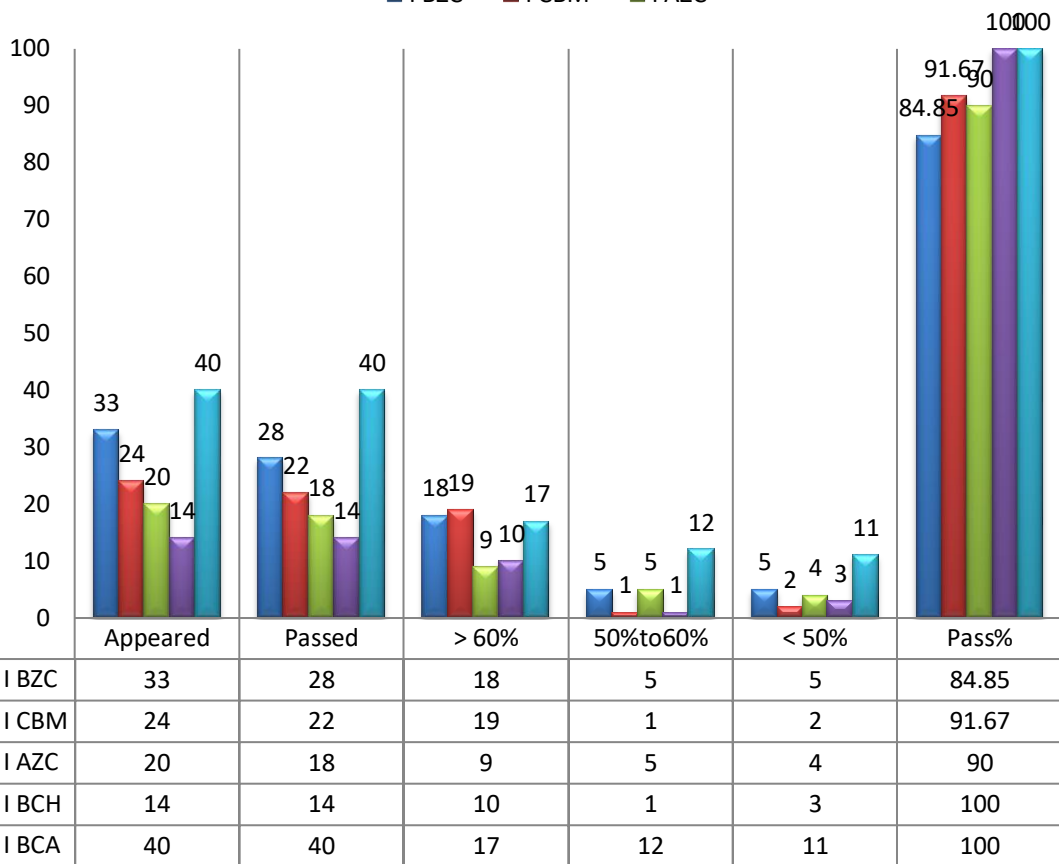

Sri Y N College

(Autonomous)

(Affiliated to Adikavi Nannaya University, Rajamahendravaram)

Thrice Accredited by NAAC with 'A' Grade

Narsapur - 534275, West Godavari District, Andhra Pradesh

Department of English

English-I-Results for 2021-22(I Sem)

■ IBZC ■ ICBM ■ IAZC