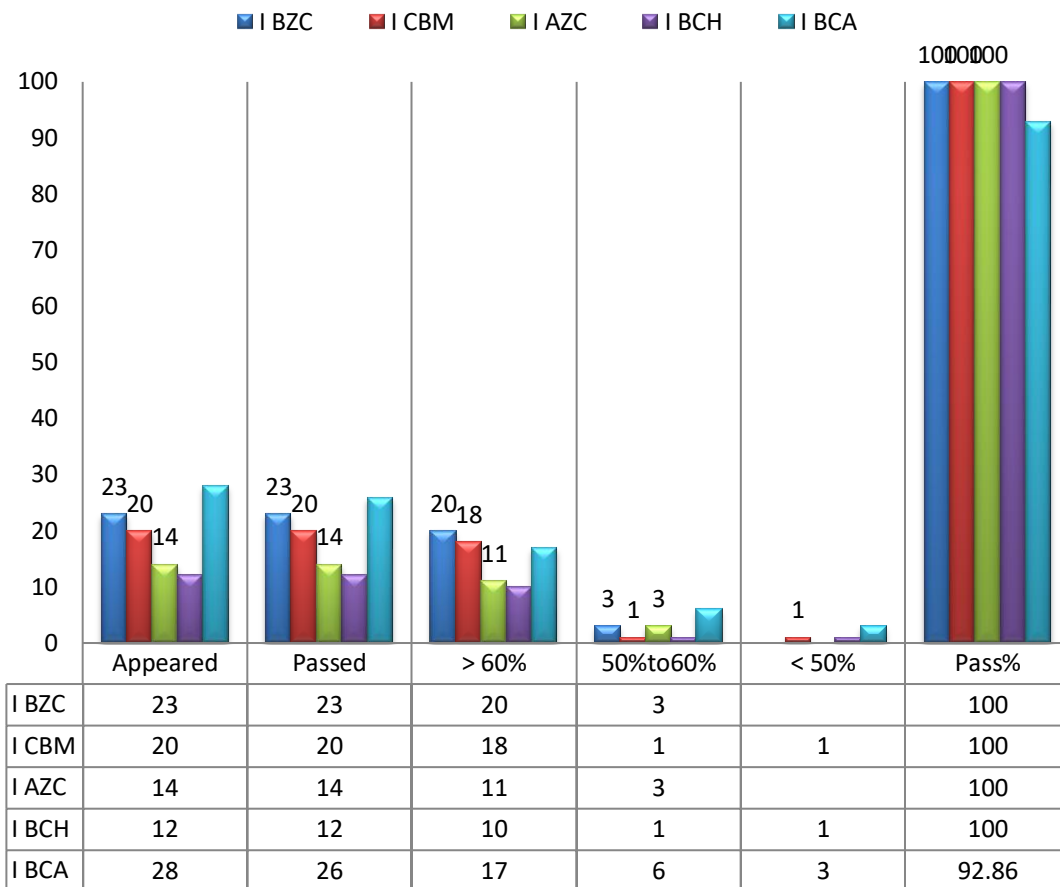

Sri Y N College

(Autonomous)

(Affiliated to Adikavi Nannaya University, Rajamahendravaram)

Thrice Accredited by NAAC with 'A' Grade

Narsapur - 534275, West Godavari District, Andhra Pradesh

Department of English

English-II-Results for 2021-22(II Sem)