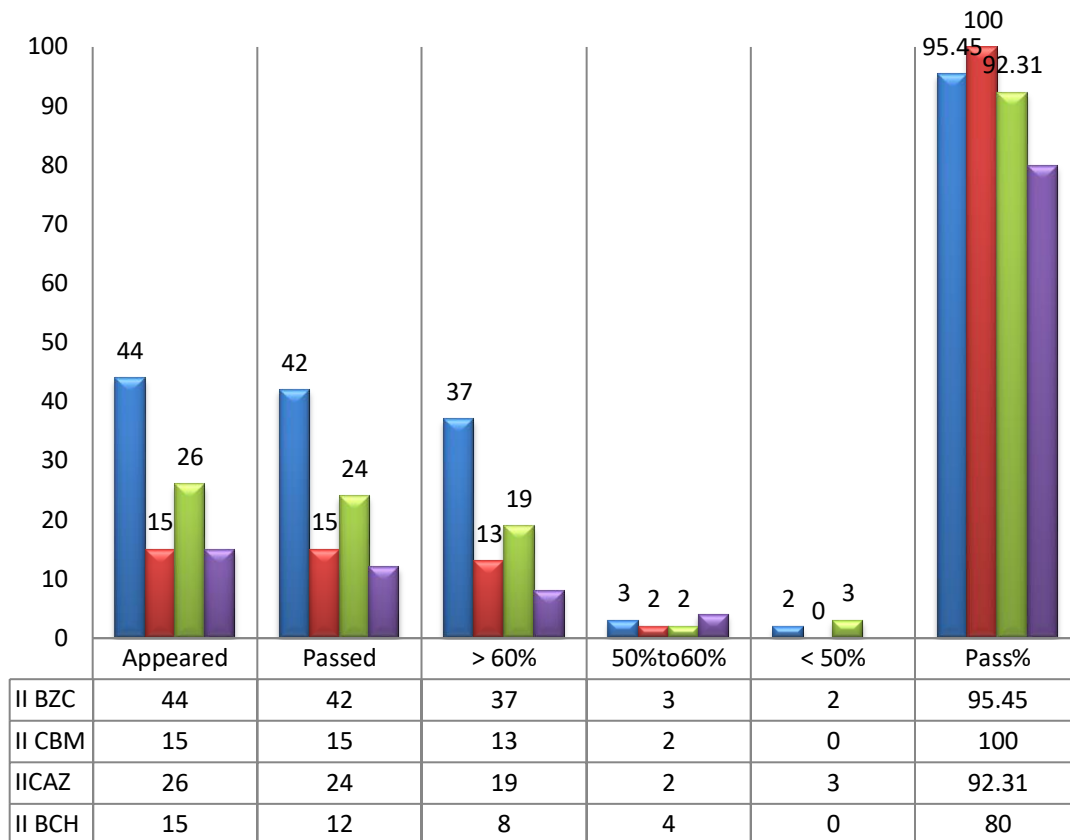

Sri Y N College

(Autonomous)

(Affiliated to Adikavi Nannaya University, Rajamahendravaram)

Thrice Accredited by NAAC with 'A' Grade

Narsapur - 534275, West Godavari District, Andhra Pradesh

Department of English

English-III-Results for 2021-22(III Sem)

■ II BZC   ■ II CBM   ■ IICAZ   ■ II BCH