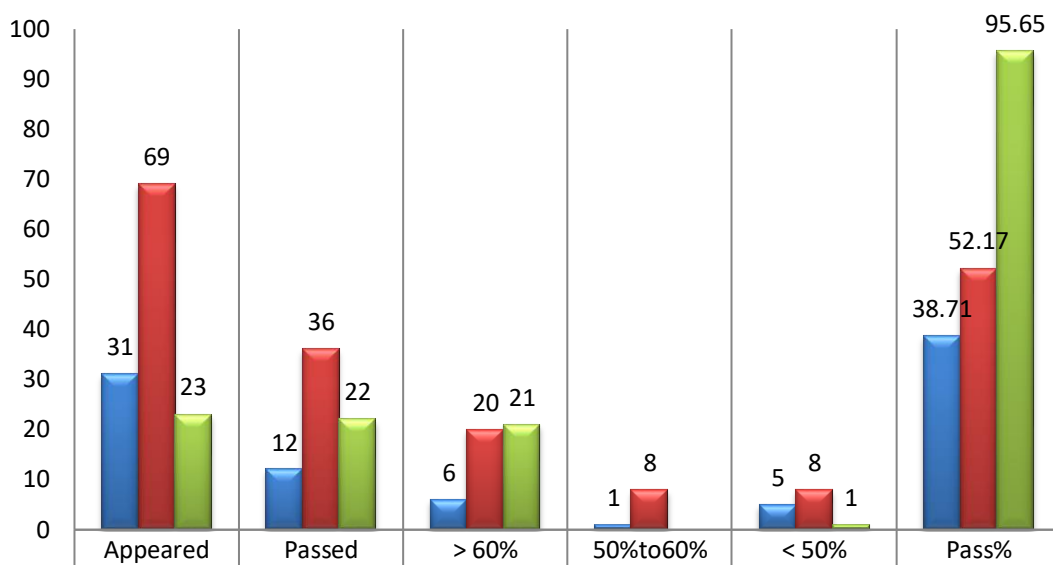

Sri Y N College

(Autonomous)

(Affiliated to Adikavi Nannaya University, Rajamahendravaram)

Thrice Accredited by NAAC with 'A' Grade

Narsapur - 534275, West Godavari District, Andhra Pradesh

Department of English

English-II-Results for 2021-22(II Sem)

■ I B.Com EM   ■ I B.Com CA   ■ I BBA

I B.Com EM	31	12	6	1	5	38.71
I B.Com CA	69	36	20	8	8	52.17
I BBA	23	22	21		1	95.65