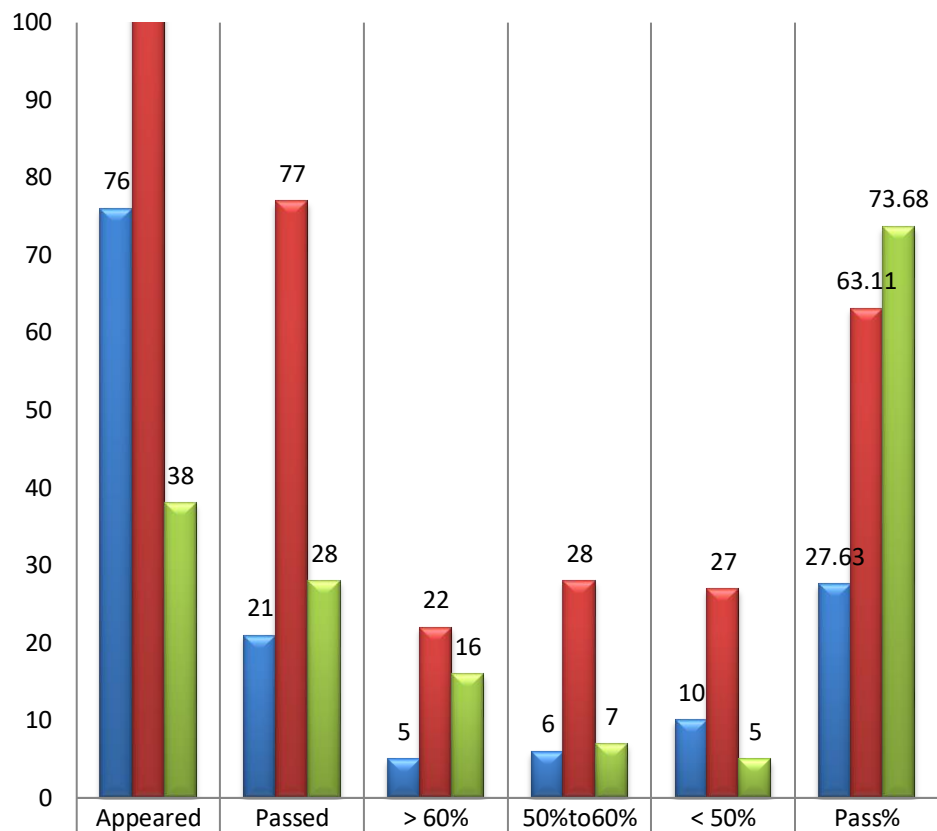

Sri Y N College

(Autonomous)

(Affiliated to Adikavi Nannaya University, Rajamahendravaram)

Thrice Accredited by NAAC with 'A' Grade

Narsapur - 534275, West Godavari District, Andhra Pradesh

Department of English

English-I-Results for 2021-22(I Sem)

■ I B.Com EMI B.Com CA   ■ I B.Com CA   ■ I BBA

I B.Com EMI B.Com CA	76	21	5	6	10	27.63
I B.Com CA	122	77	22	28	27	63.11
I BBA	38	28	16	7	5	73.68