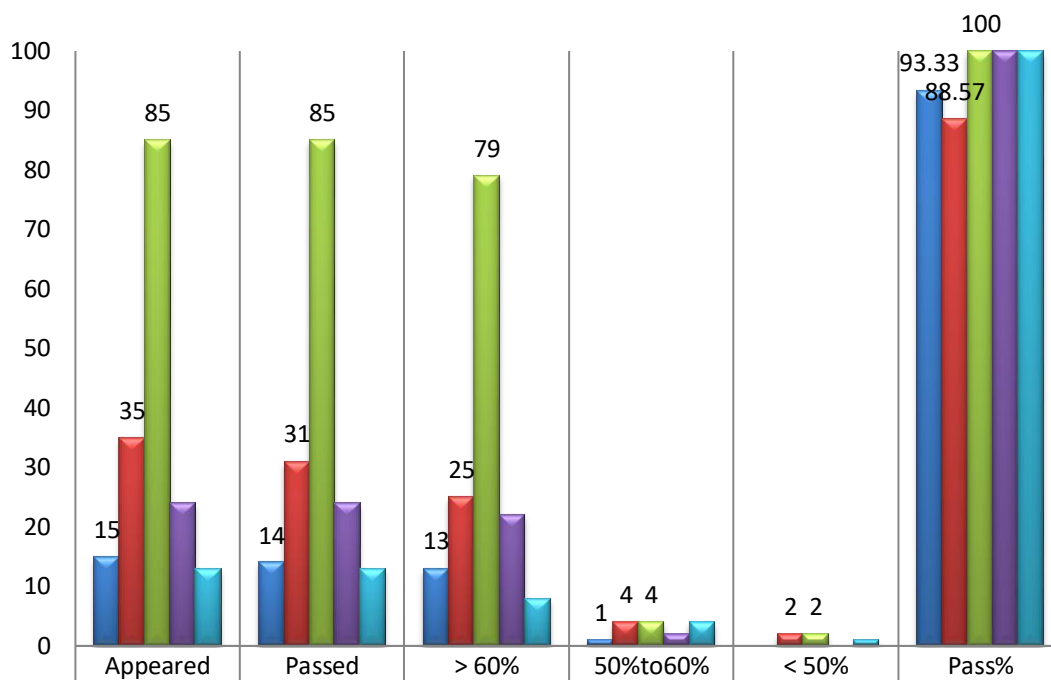

Sri Y N College

(Autonomous)

(Affiliated to Adikavi Nannaya University, Rajamahendravaram)

Thrice Accredited by NAAC with 'A' Grade

Narsapur - 534275, West Godavari District, Andhra Pradesh

Department of English

English-II-Results for 2021-22(II Sem)

■ I MPC EM ■ I MECs ■ I MPCs ■ I MSCs ■ I MCCs

I MPC EM	15	14	13	1		93.33
I MECs	35	31	25	4	2	88.57
I MPCs	85	85	79	4	2	100
I MSCs	24	24	22	2		100
I MCCs	13	13	8	4	1	100