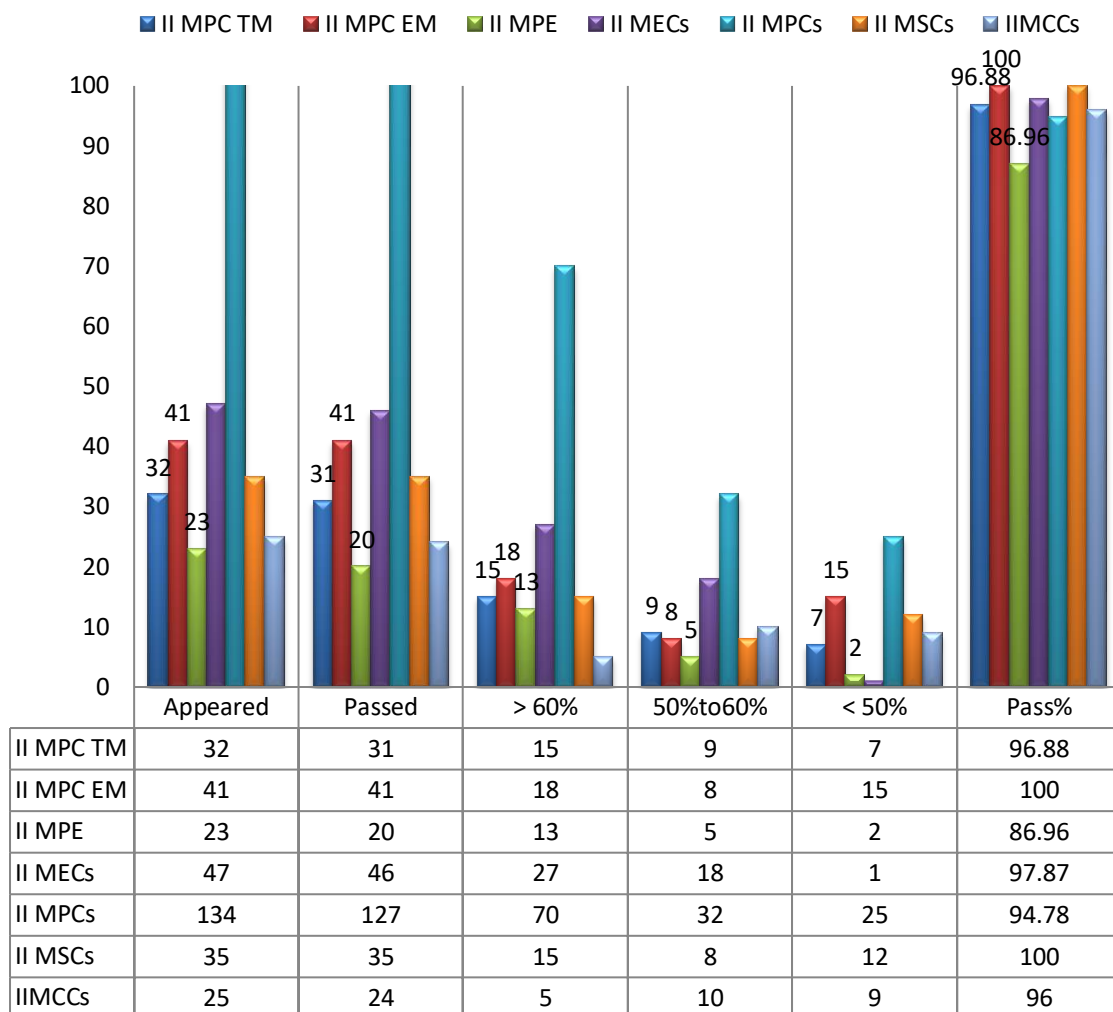

Sri Y N College

(Autonomous)

(Affiliated to Adikavi Nannaya University, Rajamahendravaram)

Thrice Accredited by NAAC with 'A' Grade

Narsapur - 534275, West Godavari District, Andhra Pradesh

Department of English DISASTER MANAGEMENT Results for 2021-22(III Sem)